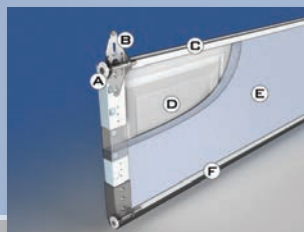

Long Carriage House Panel // 48/49

Standard Raised Panel // 56/57

Long Ranch Raised Panel // 58/59

Ribbed // 60/61

25 gauge door available in a ribbed steel look as in Model 60 or 61 (Available in white only). Window options on the 60 and 61 are the same as those on the 240 and 260 models.

- A. Finish Painted Coat
- B. Primer Coat
- C. Galvanized Layer
- D. Steel

- A. Nylon roller provide quiet operation and long lasting durability.*
- B. Heavy duty galvanized 18 gauge hardware.*
- C. Tongue and groove design provides weather-tight section joints.